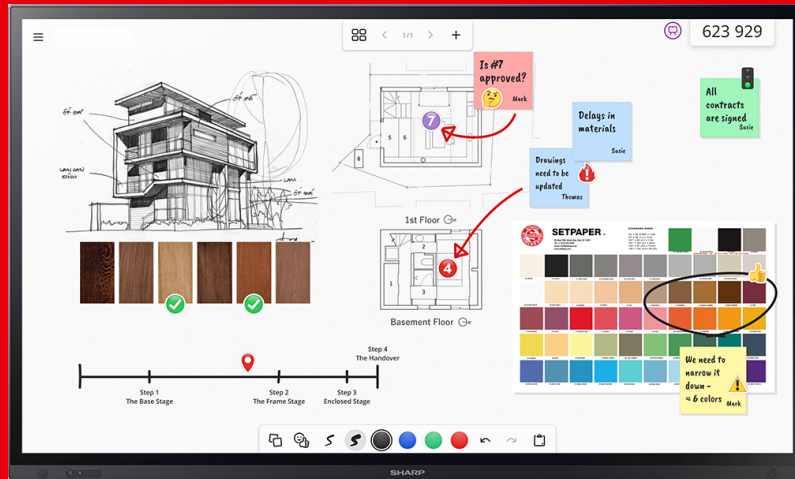

# PN-LA752

- Most natural writing experience – InGlass™ M5 premium touch system supports patented pressure sensitivity using passive pens as well as Windows Ink and palm rejection.
- Optional Windows based Intel SDM slot-in PC – driving unlimited versatility with powerful integrated computing for quick and easy access to your apps offering a secure and locked environment.
- Energy efficiency – built-in functionality including an ambient light sensor, human presence detection and eco modes help to reduce power consumption.
- Secure by design – the non-Android platform with additional security features meets the highest IT security standards.
- Increase your productivity – benefit from a free one-year license for FlatFrog Board for Rooms. FlatFrog Board whiteboard software makes hybrid work easy and productive for everyone